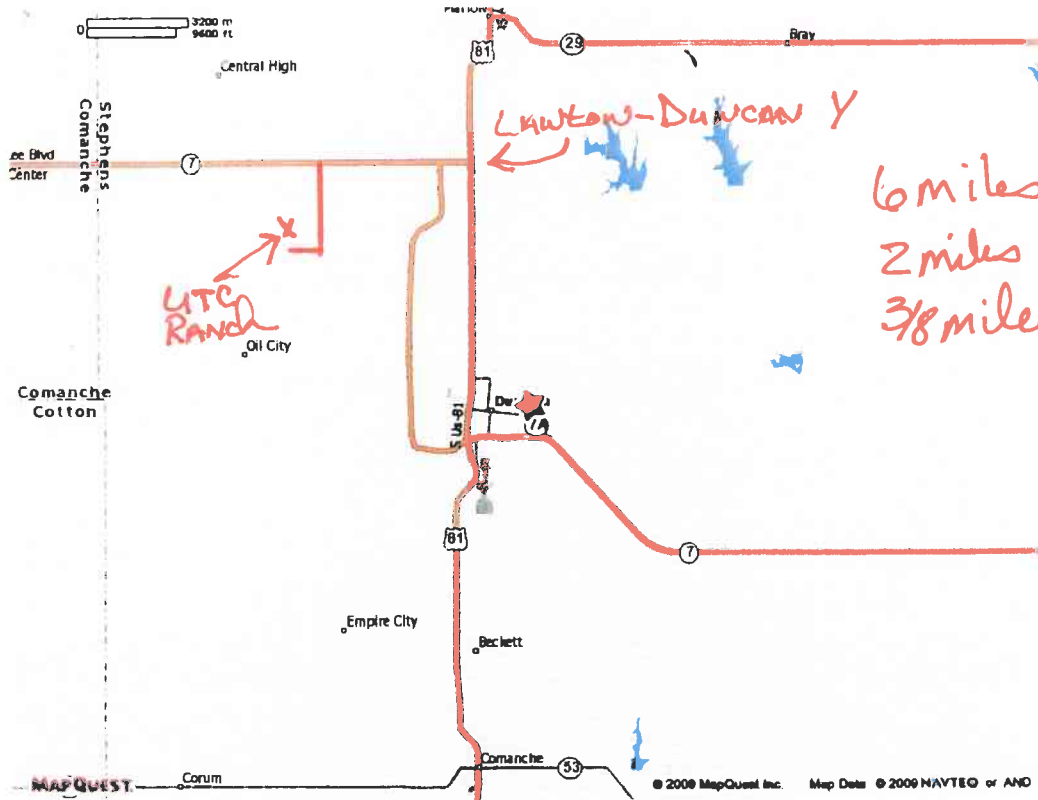

Sorry! When printing directly from the browser your directions or map may not print correctly. For best results, try clicking the Printer-Friendly button.

Duncan, OK 73533 [Edit](#)

6 miles W to 6th Street
 2 miles S to Osage
 3/8 mile W to
~~to~~ Double gates
 ON N side
 N to BARN

All rights reserved. Use subject to License/Copyright Map Legend
 Directions and maps are informational only. We make no warranties on the accuracy of their content, road conditions or route usability or expeditiousness. You assume all risk of use. MapQuest and its suppliers shall not be liable to you for any loss or delay resulting from your use of MapQuest. Your use of MapQuest means you agree to our [Terms of Use](#)